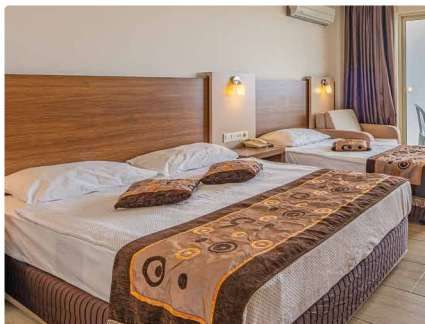

### Standard Sea View Rooms

**Standard Sea View Rooms**  
**25m<sup>2</sup> Min 2 / Max 3+1 person**

1 double bed, 1 single bed and a sofa bed. Card door lock system, Split Air Conditioning, Mini Bar - Water only on the day of arrival, LCD TV with satellite broadcasting, Music channels, Cartoon channels, Steel safe (key deposit required), Direct dial. Telephone, Hair dryer, WC-Bathroom (Shower cabin), Balcony, Ceramic floor

#### Standard Land View Rooms 25m<sup>2</sup> Min 2 / Max 3+1 person

1 double bed, 1 single bed and a sofa bed. Card door lock system, Split Air Conditioning, Mini Bar - Water only on the day of arrival, LCD TV with satellite broadcasting, Music channels, Cartoon channels, Steel safe (key deposit required), Direct dial. Telephone, Hair dryer, WC-Bathroom (Shower cabin), Balcony, Ceramic floor