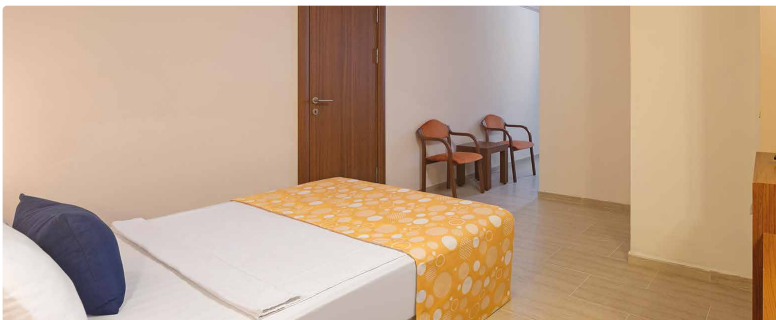

ROOMS AND FEATURES

Promotional Rooms Without Balcony

Promotional Rooms Without Balcony 18m² Min 1 / Max 2 people

1 Double bed Card door lock system, Split Air Conditioning, Mini Bar - Water only on the day of check-in, LCD TV with satellite broadcasting, Music channels, Cartoon channels, Safe (with key deposit), Direct dial telephone, Hair dryer, WC- Bathroom (Shower cabin), Balcony, Ceramic floor