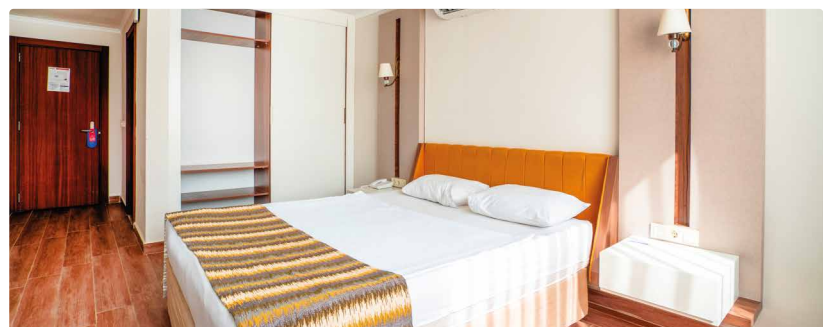

### Standard Sea View Rooms

**Standard Sea View Rooms**  
**25m<sup>2</sup> Min 2 / Max 3+1 person**

1 double bed, 1 single bed and a sofa bed. Card door lock system, Split Air Conditioning, Mini Bar - Water only on the day of arrival, LCD TV with satellite broadcasting, Music channels, Cartoon channels, Steel safe (key deposit required), Direct dial. Telephone, Hair dryer, WC-Bathroom (Shower cabin), Balcony, Ceramic floor

#### Standard Land View Rooms 25m<sup>2</sup> Min 2 / Max 3+1 person

1 double bed, 1 single bed and a sofa bed. Card door lock system, Split Air Conditioning, Mini Bar - Water only on the day of arrival, LCD TV with satellite broadcasting, Music channels, Cartoon channels, Steel safe (key deposit required), Direct dial. Telephone, Hair dryer, WC-Bathroom (Shower cabin), Balcony, Ceramic floor

#### **Eco Family Rooms** 40m<sup>2</sup> Min 2 / Max 4 people

Double bed in 1 bedroom, 2 single beds in the other bedroom (with connecting door) Card door lock system, Split Air Conditioning, Mini Bar - Water only on the day of arrival, LCD TV with satellite broadcasting, Music channels, Cartoon channels, Safe box ( key deposit), Direct dial telephone, Hair dryer, WC-Bathroom (Shower cabin), Balcony, Ceramic floor

#### Family Rooms

40m<sup>2</sup> Min 2 / Max 4 people

Double bed in 1 bedroom, 2 single beds in the other bedroom (with connecting door) Card door lock system, Split Air Conditioning, Mini Bar - Water only on the day of arrival, LCD TV with satellite broadcasting, Music channels, Cartoon channels, Safe box ( key deposit), Direct dial telephone, Hair dryer, WC-Bathroom (Shower cabin), Balcony, Ceramic floor