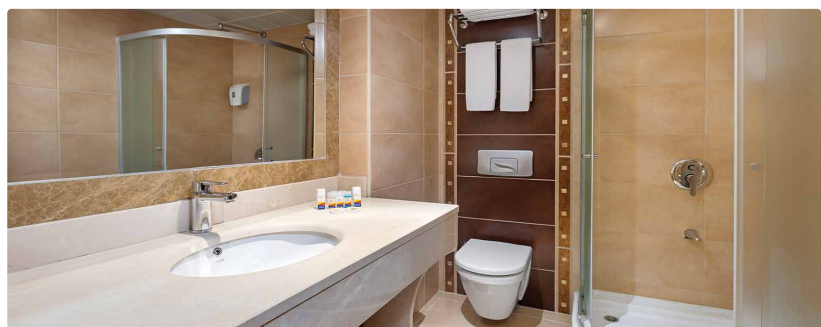

ROOMS AND FEATURES

Promotional Rooms Without Balcony

Promotional Rooms Without Balcony 18m² Min 1 / Max 2 people

1 Double bed Card door lock system, Split Air Conditioning, Mini Bar - Water only on the day of check-in, LCD TV with satellite broadcasting, Music channels, Cartoon channels, Safe (with key deposit), Direct dial telephone, Hair dryer, WC- Bathroom (Shower cabin), Balcony, Ceramic floor