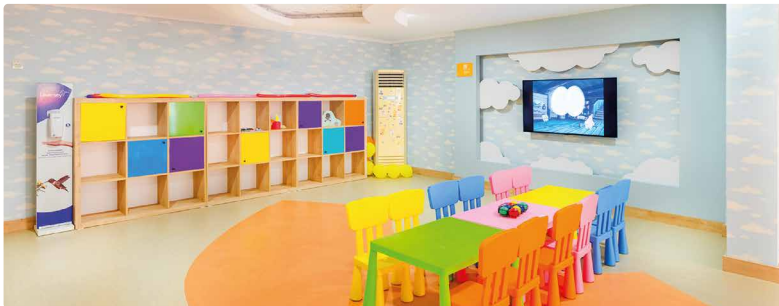

KIDS CLUB FEATURES AND ACTIVITIES

- Cinema room
- Children's art studio
- Cooking workshop for children