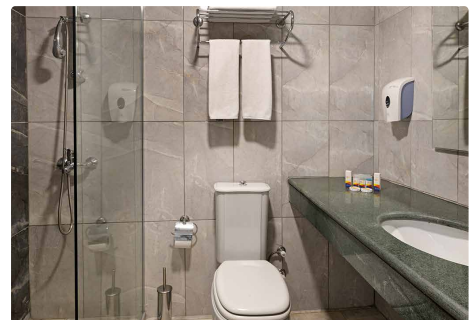

### Standard Sea View Rooms

**Standard Sea View Rooms**  
**25m<sup>2</sup> Min 2 / Max 3+1 person**

1 double bed, 1 single bed and a sofa bed. Card door lock system, Split Air Conditioning, Mini Bar - Water only on the day of arrival, LCD TV with satellite broadcasting, Music channels, Cartoon channels, Steel safe (key deposit required), Direct dial. Telephone, Hair dryer, WC-Bathroom (Shower cabin), Balcony, Ceramic floor

#### Standard Land View Rooms 25m<sup>2</sup> Min 2 / Max 3+1 person

1 double bed, 1 single bed and a sofa bed. Card door lock system, Split Air Conditioning, Mini Bar - Water only on the day of arrival, LCD TV with satellite broadcasting, Music channels, Cartoon channels, Steel safe (key deposit required), Direct dial. Telephone, Hair dryer, WC-Bathroom (Shower cabin), Balcony, Ceramic floor