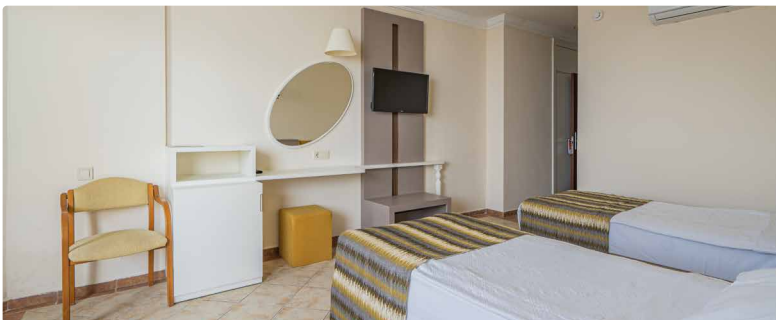

### Standard Sea View Rooms

**Standard Sea View Rooms**  
**25m<sup>2</sup> Min 2 / Max 3+1 person**

1 double bed, 1 single bed and a sofa bed. Card door lock system, Split Air Conditioning, Mini Bar - Water only on the day of arrival, LCD TV with satellite broadcasting, Music channels, Cartoon channels, Steel safe (key deposit required), Direct dial. Telephone, Hair dryer, WC-Bathroom (Shower cabin), Balcony, Ceramic floor

#### Standard Land View Rooms 25m<sup>2</sup> Min 2 / Max 3+1 person

1 double bed, 1 single bed and a sofa bed. Card door lock system, Split Air Conditioning, Mini Bar - Water only on the day of arrival, LCD TV with satellite broadcasting, Music channels, Cartoon channels, Steel safe (key deposit required), Direct dial. Telephone, Hair dryer, WC-Bathroom (Shower cabin), Balcony, Ceramic floor

#### **Eco Family Rooms** 40m<sup>2</sup> Min 2 / Max 4 people

Double bed in 1 bedroom, 2 single beds in the other bedroom (with connecting door) Card door lock system, Split Air Conditioning, Mini Bar - Water only on the day of arrival, LCD TV with satellite broadcasting, Music channels, Cartoon channels, Safe box ( key deposit), Direct dial telephone, Hair dryer, WC-Bathroom (Shower cabin), Balcony, Ceramic floor

#### Family Rooms

40m<sup>2</sup> Min 2 / Max 4 people

Double bed in 1 bedroom, 2 single beds in the other bedroom (with connecting door) Card door lock system, Split Air Conditioning, Mini Bar - Water only on the day of arrival, LCD TV with satellite broadcasting, Music channels, Cartoon channels, Safe box ( key deposit), Direct dial telephone, Hair dryer, WC-Bathroom (Shower cabin), Balcony, Ceramic floor