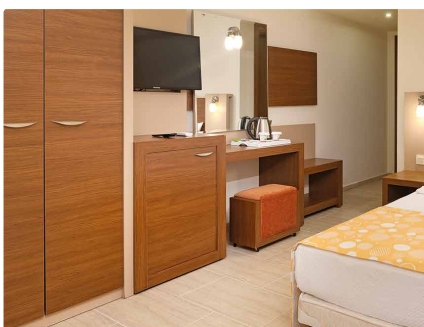

ROOMS AND FEATURES

Promotional Rooms Without Balcony

Promotional Rooms Without Balcony 18m² Min 1 / Max 2 people

1 Double bed Card door lock system, Split Air Conditioning, Mini Bar - Water only on the day of check-in, LCD TV with satellite broadcasting, Music channels, Cartoon channels, Safe (with key deposit), Direct dial telephone, Hair dryer, WC- Bathroom (Shower cabin), Balcony, Ceramic floor