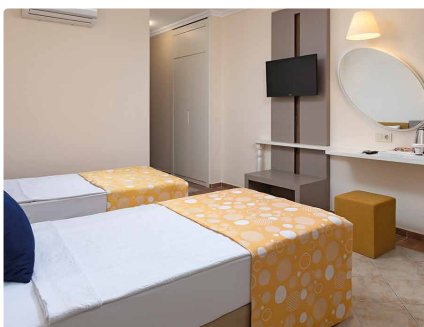

### Standard Sea View Rooms

**Standard Sea View Rooms**  
**25m<sup>2</sup> Min 2 / Max 3+1 person**

1 double bed, 1 single bed and a sofa bed. Card door lock system, Split Air Conditioning, Mini Bar - Water only on the day of arrival, LCD TV with satellite broadcasting, Music channels, Cartoon channels, Steel safe (key deposit required), Direct dial. Telephone, Hair dryer, WC-Bathroom (Shower cabin), Balcony, Ceramic floor

#### Standard Land View Rooms 25m<sup>2</sup> Min 2 / Max 3+1 person

1 double bed, 1 single bed and a sofa bed. Card door lock system, Split Air Conditioning, Mini Bar - Water only on the day of arrival, LCD TV with satellite broadcasting, Music channels, Cartoon channels, Steel safe (key deposit required), Direct dial. Telephone, Hair dryer, WC-Bathroom (Shower cabin), Balcony, Ceramic floor

#### **Eco Family Rooms** 40m<sup>2</sup> Min 2 / Max 4 people

Double bed in 1 bedroom, 2 single beds in the other bedroom (with connecting door) Card door lock system, Split Air Conditioning, Mini Bar - Water only on the day of arrival, LCD TV with satellite broadcasting, Music channels, Cartoon channels, Safe box ( key deposit), Direct dial telephone, Hair dryer, WC-Bathroom (Shower cabin), Balcony, Ceramic floor

#### Family Rooms

40m<sup>2</sup> Min 2 / Max 4 people

Double bed in 1 bedroom, 2 single beds in the other bedroom (with connecting door) Card door lock system, Split Air Conditioning, Mini Bar - Water only on the day of arrival, LCD TV with satellite broadcasting, Music channels, Cartoon channels, Safe box ( key deposit), Direct dial telephone, Hair dryer, WC-Bathroom (Shower cabin), Balcony, Ceramic floor