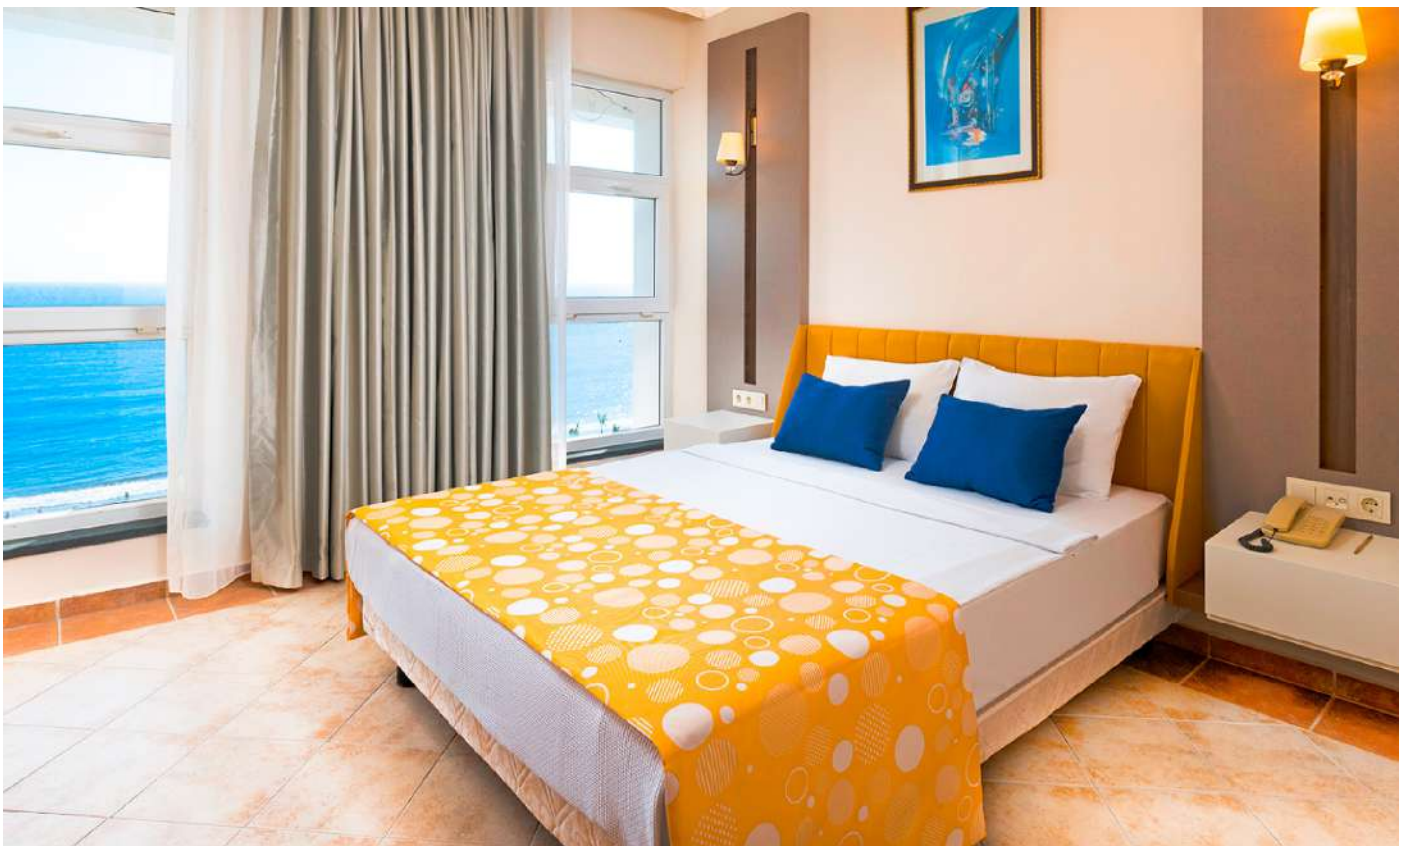

2025 SUMMER HOTEL INFORMATION

ROOM DETAILS

ROOM/FEATURE	STANDARD ROOM WITHOUT BALCONY	STANDART ROOM	STANDARD ROOM SIDE SEA VIEW	FAMILY ROOM ECO LAND VIEW	FAMILY ROOM SIDE SEA VIEW
Number of Rooms	47	66	236	21	24
m²	18 m²	25 m²	26 m²	40m²	40 m²
Person Capacity	Min. 1 - Max. 2	Min. 1 - Max. 3	Min. 1 - Max. 4	Min. 1 - Max. 4	Min. 1 - Max. 4
Room Content	1 Bed Room	1 Bed Room	2 Bed Rooms	2 Bed Rooms	2 Bed Rooms
Handicape Room	3	X	X	1	X
Bed Type	1 Double Bed	1 Double Bed + 1 Single Bed or Sofa	1 Double Bed + 1 Single Bed + Sofa	1 Double Bed + 2 Single Bed	1 Double Bed + 2 Single Bed
Balcony or Terrace	X	✓	✓	Balcony / Without Balcony	✓
Shower	✓	✓	✓	✓	✓
WC	✓	✓	✓	✓	✓
Sitting Area	✓	✓	✓	✓	✓
Digital safe (Free)	✓	✓	✓	✓	✓
Direct Dial Telephone	✓	✓	✓	✓	✓
LCD TV (Satellite broadcast)	✓	✓	✓	✓	✓
Music Broadcast (via TV)	✓	✓	✓	✓	✓
Minibar (Free)	✓	✓	✓	✓	✓
Flooring	Ceramic	Ceramic	Ceramic	Ceramic	Ceramic
Hair Dryer	✓	✓	✓	✓	✓
WiFi	✓	✓	✓	✓	✓
Make-up Mirror	✓	✓	✓	✓	✓
Air conditioning	Split	Split	Split	Split	Split
Room Cleaning	Daily	Daily	Daily	Daily	Daily
Bed Sheet/Towel Change	1 in 3 days	1 in 3 days	1 in 3 days	1 in 3 days	1 in 3 days
View	Garden / Land	Garden / Sea Side	Sea	Garden / Land	Sea Side

* With info stating that Towel Change is daily and the items on the hangers will not be changed.

* Sheet and Bed Linen Changes are provided every other day.