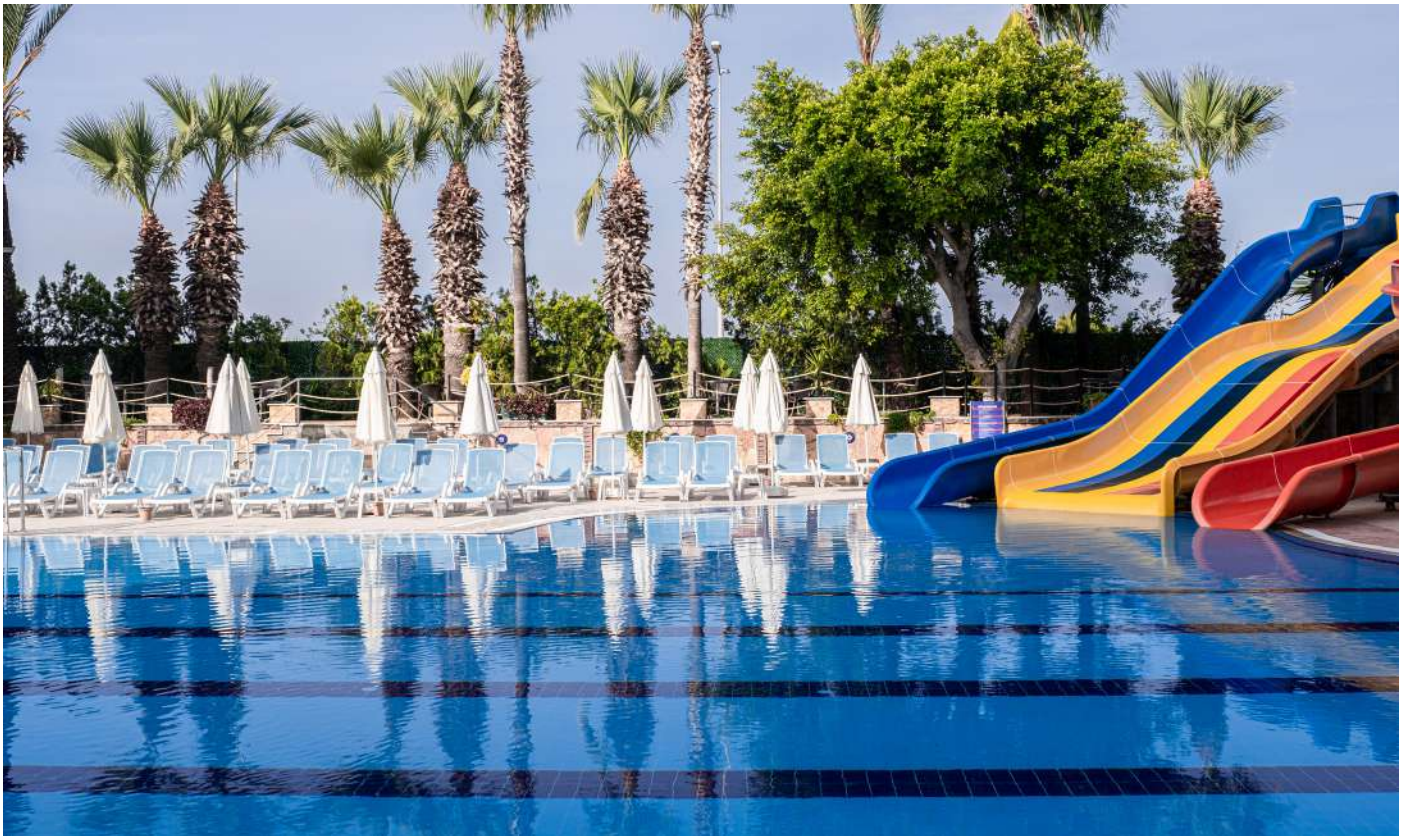

2025 SUMMER HOTEL INFORMATION

AQUAPARK - POOLS

POOLS NAMES	SQUARE (M²)	DEPTH	DETAILS	WORKING HOURS
Main Pool	350 m²	150 cm	Outdoor Area + Fresh Water.	08:00 - 17:00
Kids Pool	5 m²	45 cm	Outdoor Area + Fresh Water.	08:00 - 17:00
Adult Aquapark	50 m²	115 cm	Outdoor Area + Fresh Water. 3 water slides.	10:00 - 12:00 / 14:00 - 16:00

* Opening-closing periods and hours may vary depending on weather conditions.

BEACH

BEACH DETAILS	BEACH LENGTH	PIER
There is a 50 m lower passage to the sea. The beach is sand and small pebbles mix.	150 m	Not available