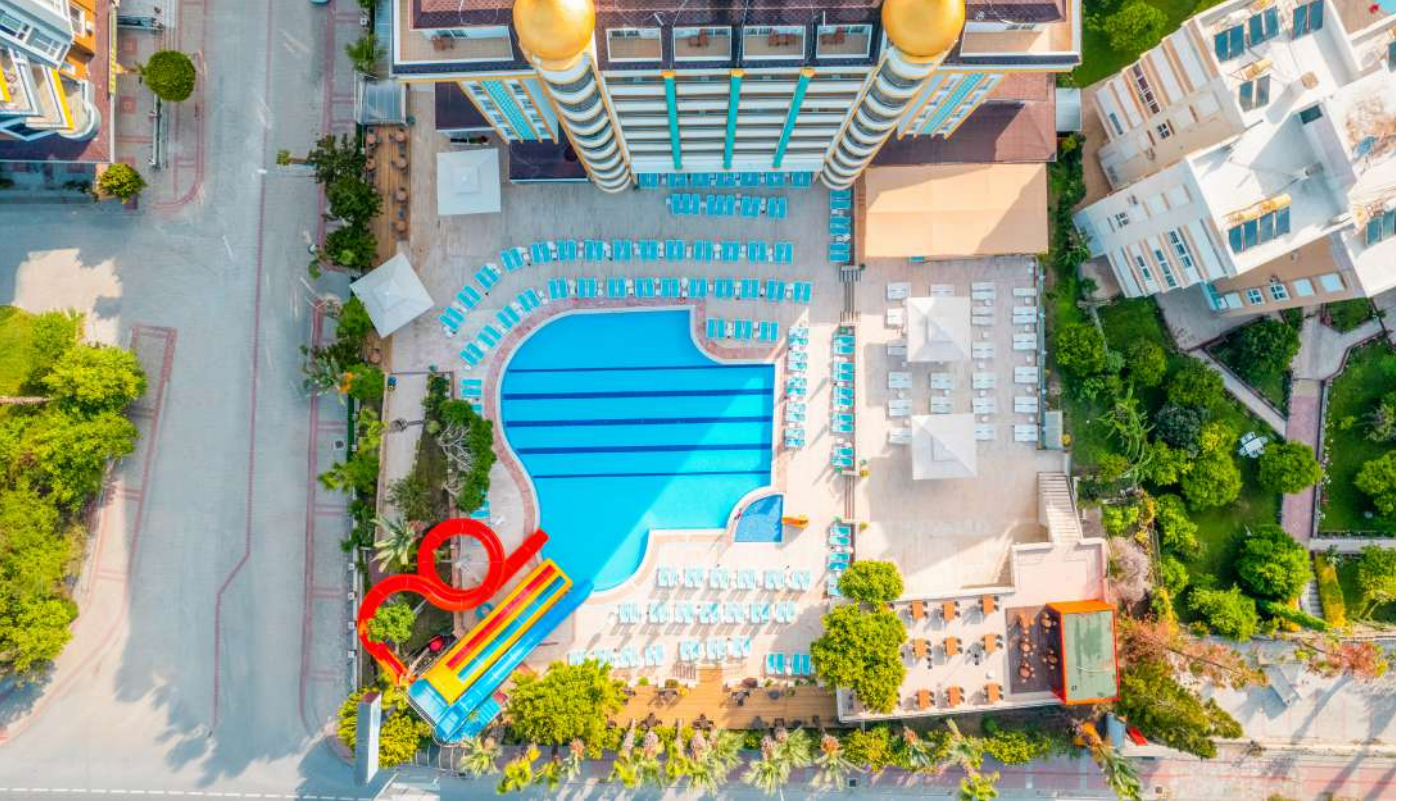

2025 SUMMER HOTEL INFORMATION

GENERAL INFORMATION

Opening Year	: 1996
Last Renovation	: 2021
Category	: 5 Stars
Investor	: Adalı Otelcilik Turizm Organizasyon Ticaret A.Ş.
Total Area	: 13.100 m²
Parking	: Not Available
Elevator	: Available
Season	: 2025 Summer
Concept	: All Inclusive
Air Conditioning System	: Split
For Disabled Guests	: Available
Credit Card	: Visa, MasterCard
Pets / Hookah	: Pets are not allowed. Hookah use is prohibited in the rooms.