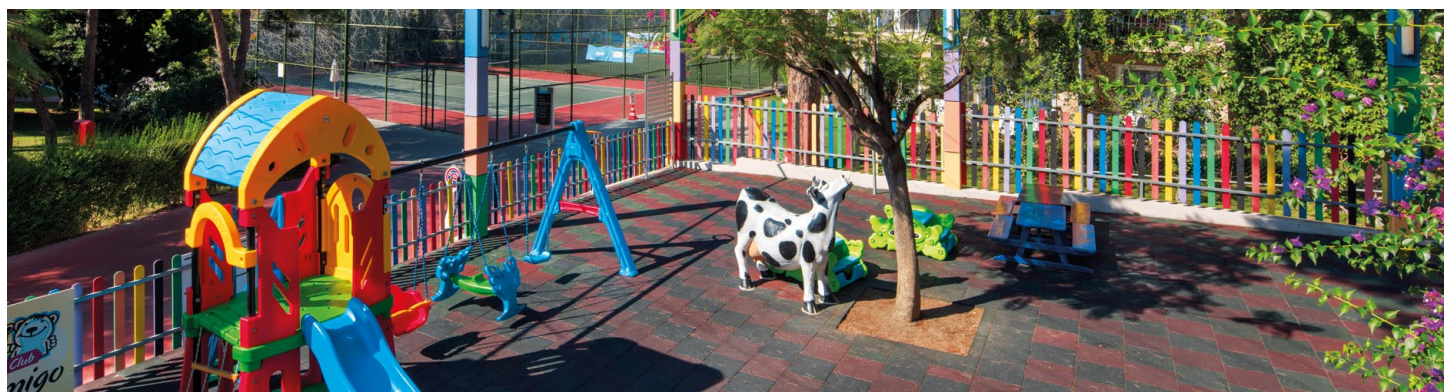

PINO MINI CLUB

- Pino Mini Club opening hours: 10am – 6pm
- Pino Club for children 4-7 years old, Pinny Club for 8-12 years old, Tinny Club for 13-17 years old
- Children 0-3 years old can enjoy the mini club under the supervision of an adult/parent
- Soft play, trampoline, playground at shadow area
- Mini amusement park is chargeable
- Mini Club and activities: Playing garden, bread baking, pizza baking, cake baking, face and body painting, pirates day, Olympic days, birthday party and mini disco, market, outdoor mini cinema.
- Art-studio
- Pino garden, Pino Sports Academy (Football and Swimming lessons (chargeable))
- Opening hours of mini club are subject to change.