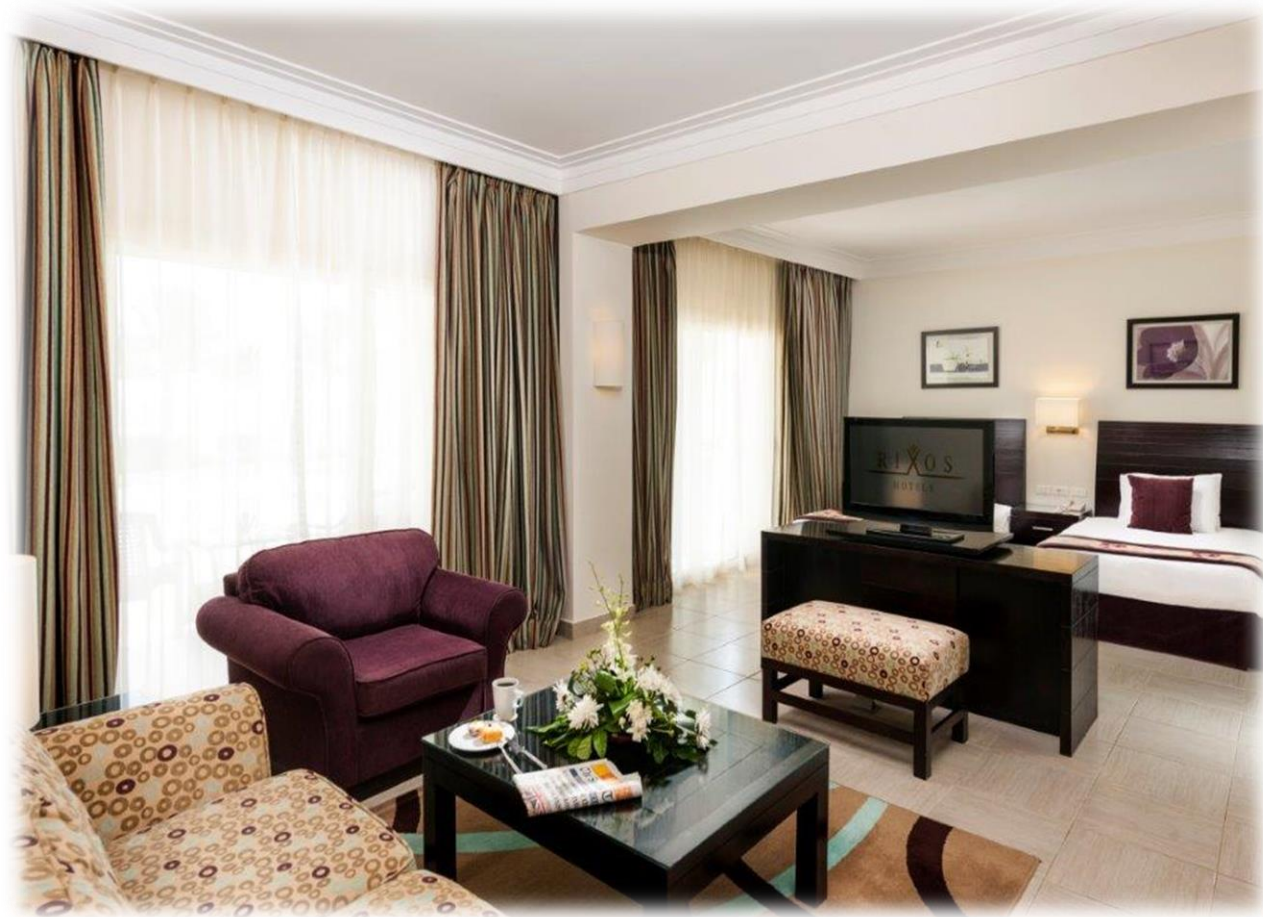

JUNIOR SUITE

Garden, pool, side sea view or full sea view.

Size: 74 m²

Specifications:

Spacious living area. Mini bar (refilled daily free of charge), bathrobe and slippers, 40" rotating LCD TV (Sat), walk-in wardrobe, direct dial phone, Wi-Fi, hair dryer, generous bathroom with his and hers sinks (with tub and separate shower cubicle), bidet, split air condition, tea and coffee making facilities, safe (free of charge), parquet floor, sofa bed and a chair. Large balcony or terrace.

Maximum: 3 adults.

Suite Amenities:

Branded Luxury Bathroom Amenities such as Aromatherapy, Female & Male Hygiene Box (shaving kit, dental kit, shower cap, cotton buds, make-up pads, hair comb, nail file, bath loaf, wet wipes), sewing kit, shoe care box (shoe mitt, shoe shine, shoehorn, shoe bag)