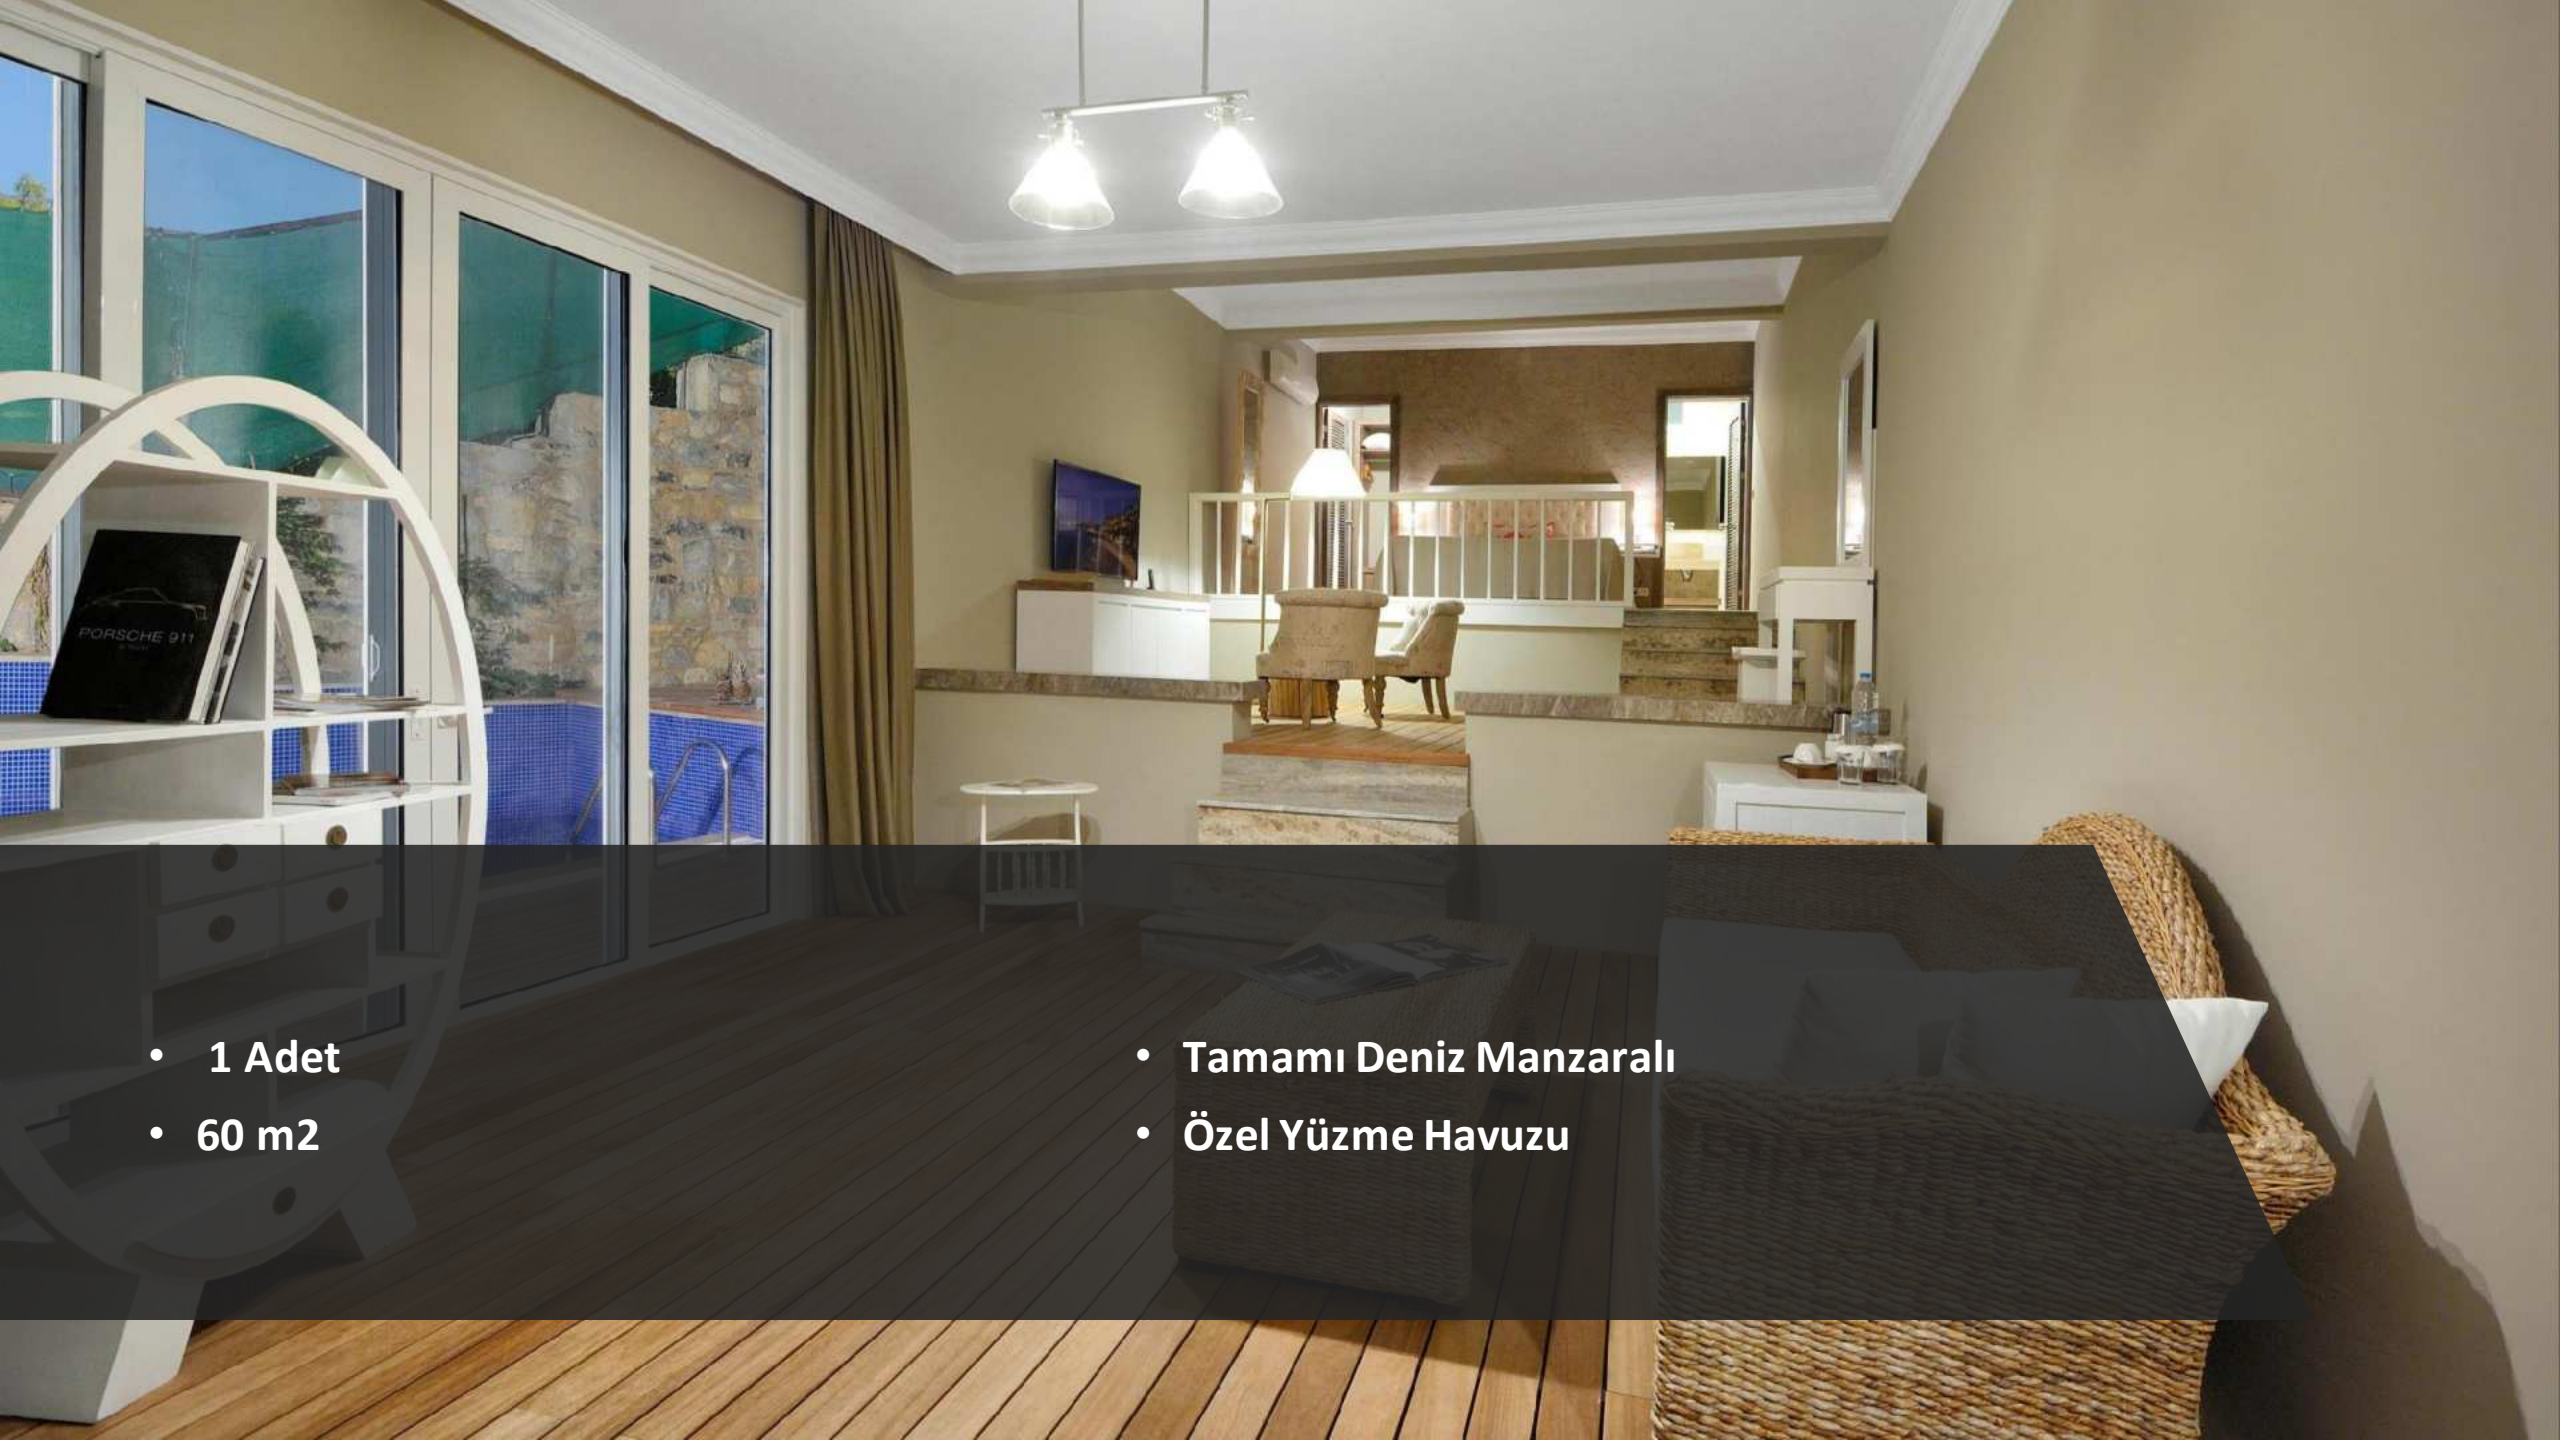

- 1 Adet
- 60 m2

- Tamamı Deniz Manzaralı
- Özel Yüzme Havuzu