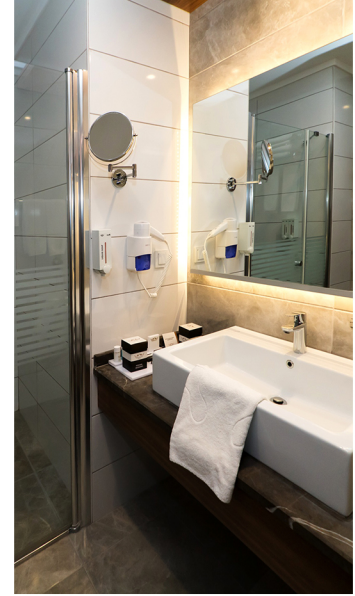

ROOMS

FAMILY ROOM - 2 Connected Rooms

FAMILY ROOM - 2 Connected Rooms: 55 m² 2 Single Bed, 2 French Bed

ACCOMMODATION INFORMATION

LATERAL SEA VIEW
ELECTRONIC KEY SYSTEM
SLIPPERS
BATH COSMETICS
MIRROR
HAIR DRYER
SHOWER CABIN
DIGITAL SAFE DEPOSIT
WI-FI
LED TV
DVD PLAYER
CENTRAL AIR CONDITIONER
BAGGAGE AREA
HYGIENE SET IN BATHROOM
CHAIR AT THE BALCONY

ACCOMMODATION SERVICES

PILLOW MENU (4 TYPES)
TEA - COFFEE SET
MINIBAR (ALCOHOLIC-NON ALCOHOLIC BEVERAGES)
ROOM CLEANING SERVICE FOR LATE C/OUT (PAID)
ROOM SERVICE (PAID)
LAUNDRY AND IRONING SERVICE (PAID)